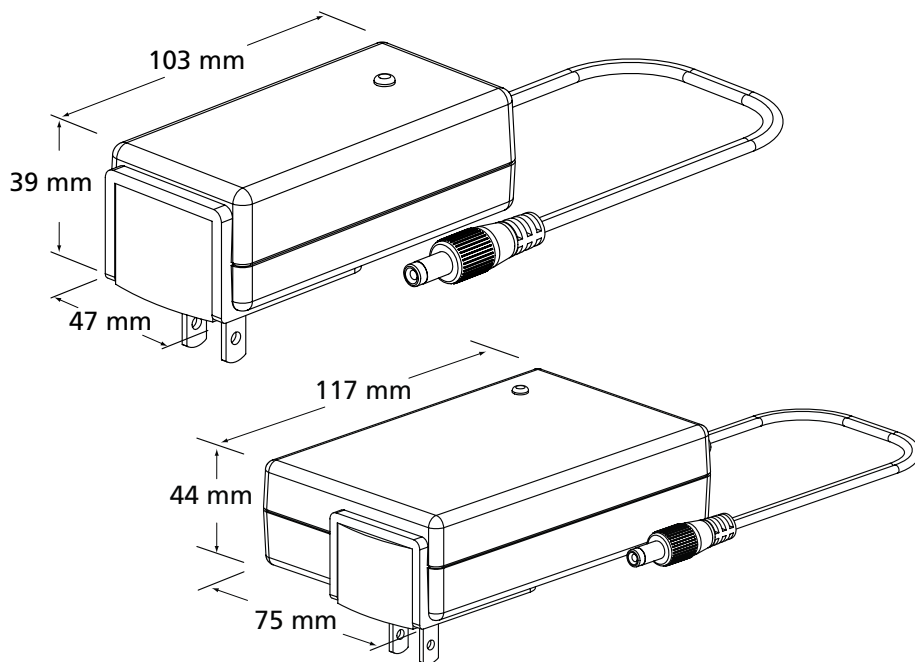

Medium housing / medium boks		
Base model – Grunnmodell		W exch. AC plug
Type	Description – Beskrivelse	Type
9921	AC/DC PSU, max 40W	9926
2541	Lead Acid batt. chrg, max 2,2A	2542
9940	Lead Acid batt. chrg, max 2,3A	9941
2215	NiMH battery charger, max 35W	2216
9940 LI	Li-Ion batt. chrg, max 2,3A	9941 LI
2541 LI	Li-Ion batt. chrg, max 2,7A	2542 LI
Additional housing weight (excl. Plug/cord) +27 g Tilleggsvekt (uten plugg/ledning) +27 g		

IEC 320 mains cord / nettleddning 1800mm EU part no. 131306,
UK part no. 131148, US part no. 131147, AU part no. 013108

EXCHANGEABLE AC PLUG ADAPTERS

EU plug
part no. 018110
Weight: 21g

UK plug
part no. 018112
Weight: 30g